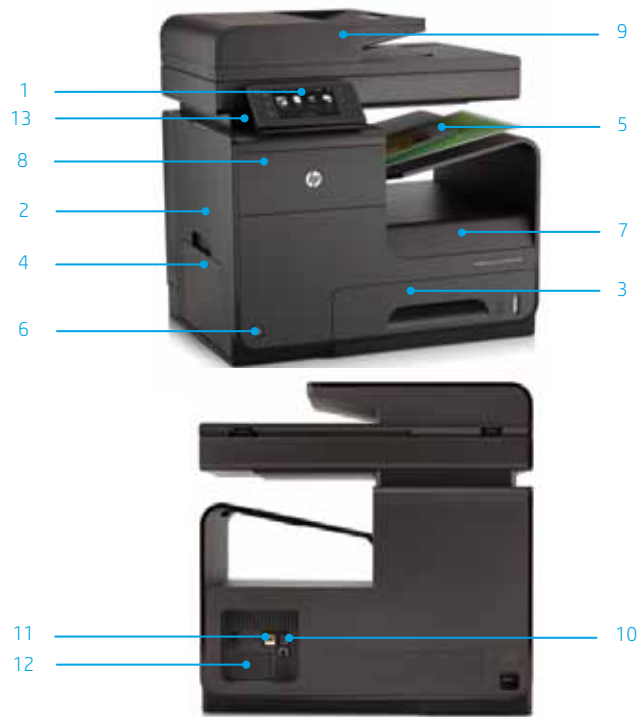

HP Officejet Pro X476/X576 color MFP series

1. 1 4.3" CGD (color graphics), touchscreen; rotating (adjustable angle) display; 6 buttons (Home, Back, Return, Help, Forward, Cancel); USB 2.0 port
2. 2 Automatic two-sided printing
3. 3 500-sheet input tray, optional 2nd 500 sheet tray, Auto duplex
4. 4 50-sheet multi-purpose tray
5. 5 300-sheet face-down output bin
6. 6 On/Off Switch
7. 7 Exclusive paper/supplies storage area
8. 8 Pigment inks for water and fade resistant output
9. 9 50-page double sided automatic document feeder
10. 10 Built-in high-speed USB 2.0 port
11. 11 Built-in wired Ethernet 10/100BaseTX networking
12. 12 792 Mhz processor, 768 MB standard memory
13. 13 Front USB Port for easy access

HP Officejet Pro X576dw MFP shown

Series at a glance

	X476dn	X476dw	X576dw
Part Number	CN460A	CN461A	CN598A
Print Speeds	Up to 36 ppm letter	Up to 36 ppm letter	Up to 42 ppm letter
Control Panel	4.3" CGD (color graphics), touchscreen; rotating (adjustable angle) display; 6 buttons (Home, Back, Return, Help, Forward, Cancel); USB 2.0 port	4.3" CGD (color graphics), touchscreen; rotating (adjustable angle) display; 6 buttons (Home, Back, Return, Help, Forward, Cancel); USB 2.0 port	4.3" CGD (color graphics), touchscreen; rotating (adjustable angle) display; 6 buttons (Home, Back, Return, Help, Forward, Cancel); USB 2.0 port
HP ePrint Capability	✓	✓	✓
External I O Ports	2 USB 2.0; 1 Host USB; 1 Ethernet; 1 RJ-11 fax	2 USB 2.0; 1 Host USB; 1 Ethernet; 1 WiFi 802.11b/g/n; 1 RJ-11 fax	2 USB 2.0; 1 Host USB; 1 Ethernet; 1 WiFi 802.11b/g/n; 1 RJ-11 fax
Input Capacity	500-sheet input tray, 50-sheet multi-purpose tray	500-sheet input tray, 50-sheet multi-purpose tray	500-sheet input tray, 50-sheet multi-purpose tray
Output Capacity	300-sheet face-down output bin	300-sheet face-down output bin	300-sheet face-down output bin
Memory	768 MB	768 MB	768 MB
Automatic Two-sided Printing	✓	✓	✓
HP Auto Wireless Connect	No	✓	✓
ENERGY STAR® Qualified	✓	✓	✓